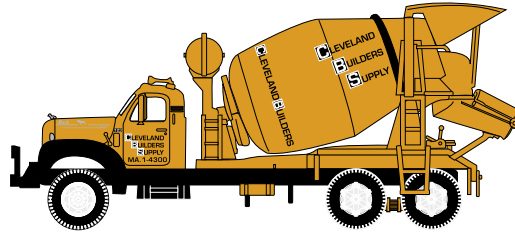

**NEW
TOOLING**

Announced: 11-2-04
Orders Due: 12-1-04
ETA: January 2005

Mack "B" Cement

___ 93161 Cleveland Builders Supply

\$22.98

___ 93162 Erie Builders

\$22.98

___ 93163 Pre Mix

\$22.98

___ 93164 Ready Mix Concrete

\$22.98

___ 93165 Tews Cement

\$22.98

Mack and Mack Bulldog Logo are registered Trademarks of Mack Trucks, Inc. © Copyright 1996-2004 Mack Trucks, Inc. All rights reserved.