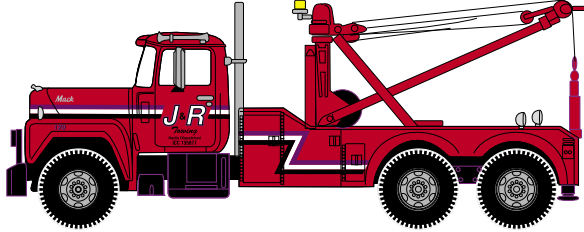

Announced: 11-2-04
Orders Due: 12-1-04
ETA: January 2005

Mack "R" Tow Truck

___ 93101 Acme Towing

\$22.98

___ 93102 J&R Towing

\$22.98

___ 93103 Main Street Garage

\$22.98

___ 93104 Mike's Auto Repair

\$22.98

___ 93105 Mountain Tow Service

\$22.98

Mack and Mack Bulldog Logo are registered Trade-marks of Mack Trucks, Inc. © Copyright 1996-2004 Mack Trucks, Inc. All rights reserved.