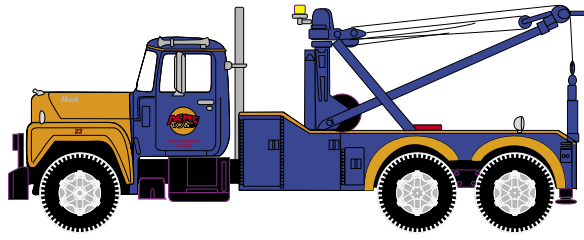

Announced: 11-2-04
Orders Due: 12-1-04
ETA: January 2005

Mack "R" Tow Truck

___ 93101 Acme Towing

\$22.98

___ 93102 J&R Towing

\$22.98

___ 93103 Main Street Garage

\$22.98

___ 93104 Mike's Auto Repair

\$22.98

___ 93105 Mountain Tow Service

\$22.98

Mack and Mack Bulldog Logo are registered Trade-marks of Mack Trucks, Inc. © Copyright 1996-2004 Mack Trucks, Inc. All rights reserved.