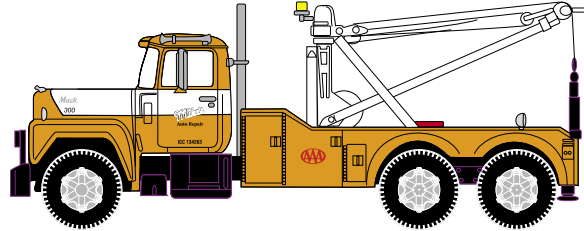

Announced: 11-2-04
Orders Due: 12-1-04
ETA: January 2005

Mack "R" Tow Truck

___ 93101 Acme Towing

\$22.98

___ 93102 J&R Towing

\$22.98

___ 93103 Main Street Garage

\$22.98

___ 93104 Mike's Auto Repair

\$22.98

___ 93105 Mountain Tow Service

\$22.98

Mack and Mack Bulldog Logo are registered Trade-marks of Mack Trucks, Inc. © Copyright 1996-2004 Mack Trucks, Inc. All rights reserved.