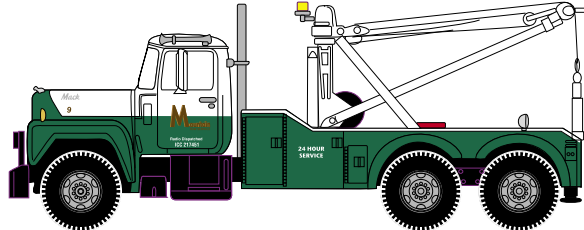

Announced: 11-2-04
Orders Due: 12-1-04
ETA: January 2005

Mack "R" Tow Truck

___ 93101 Acme Towing

\$22.98

___ 93102 J&R Towing

\$22.98

___ 93103 Main Street Garage

\$22.98

___ 93104 Mike's Auto Repair

\$22.98

___ 93105 Mountain Tow Service

\$22.98

Mack and Mack Bulldog Logo are registered Trade-marks of Mack Trucks, Inc. © Copyright 1996-2004 Mack Trucks, Inc. All rights reserved.